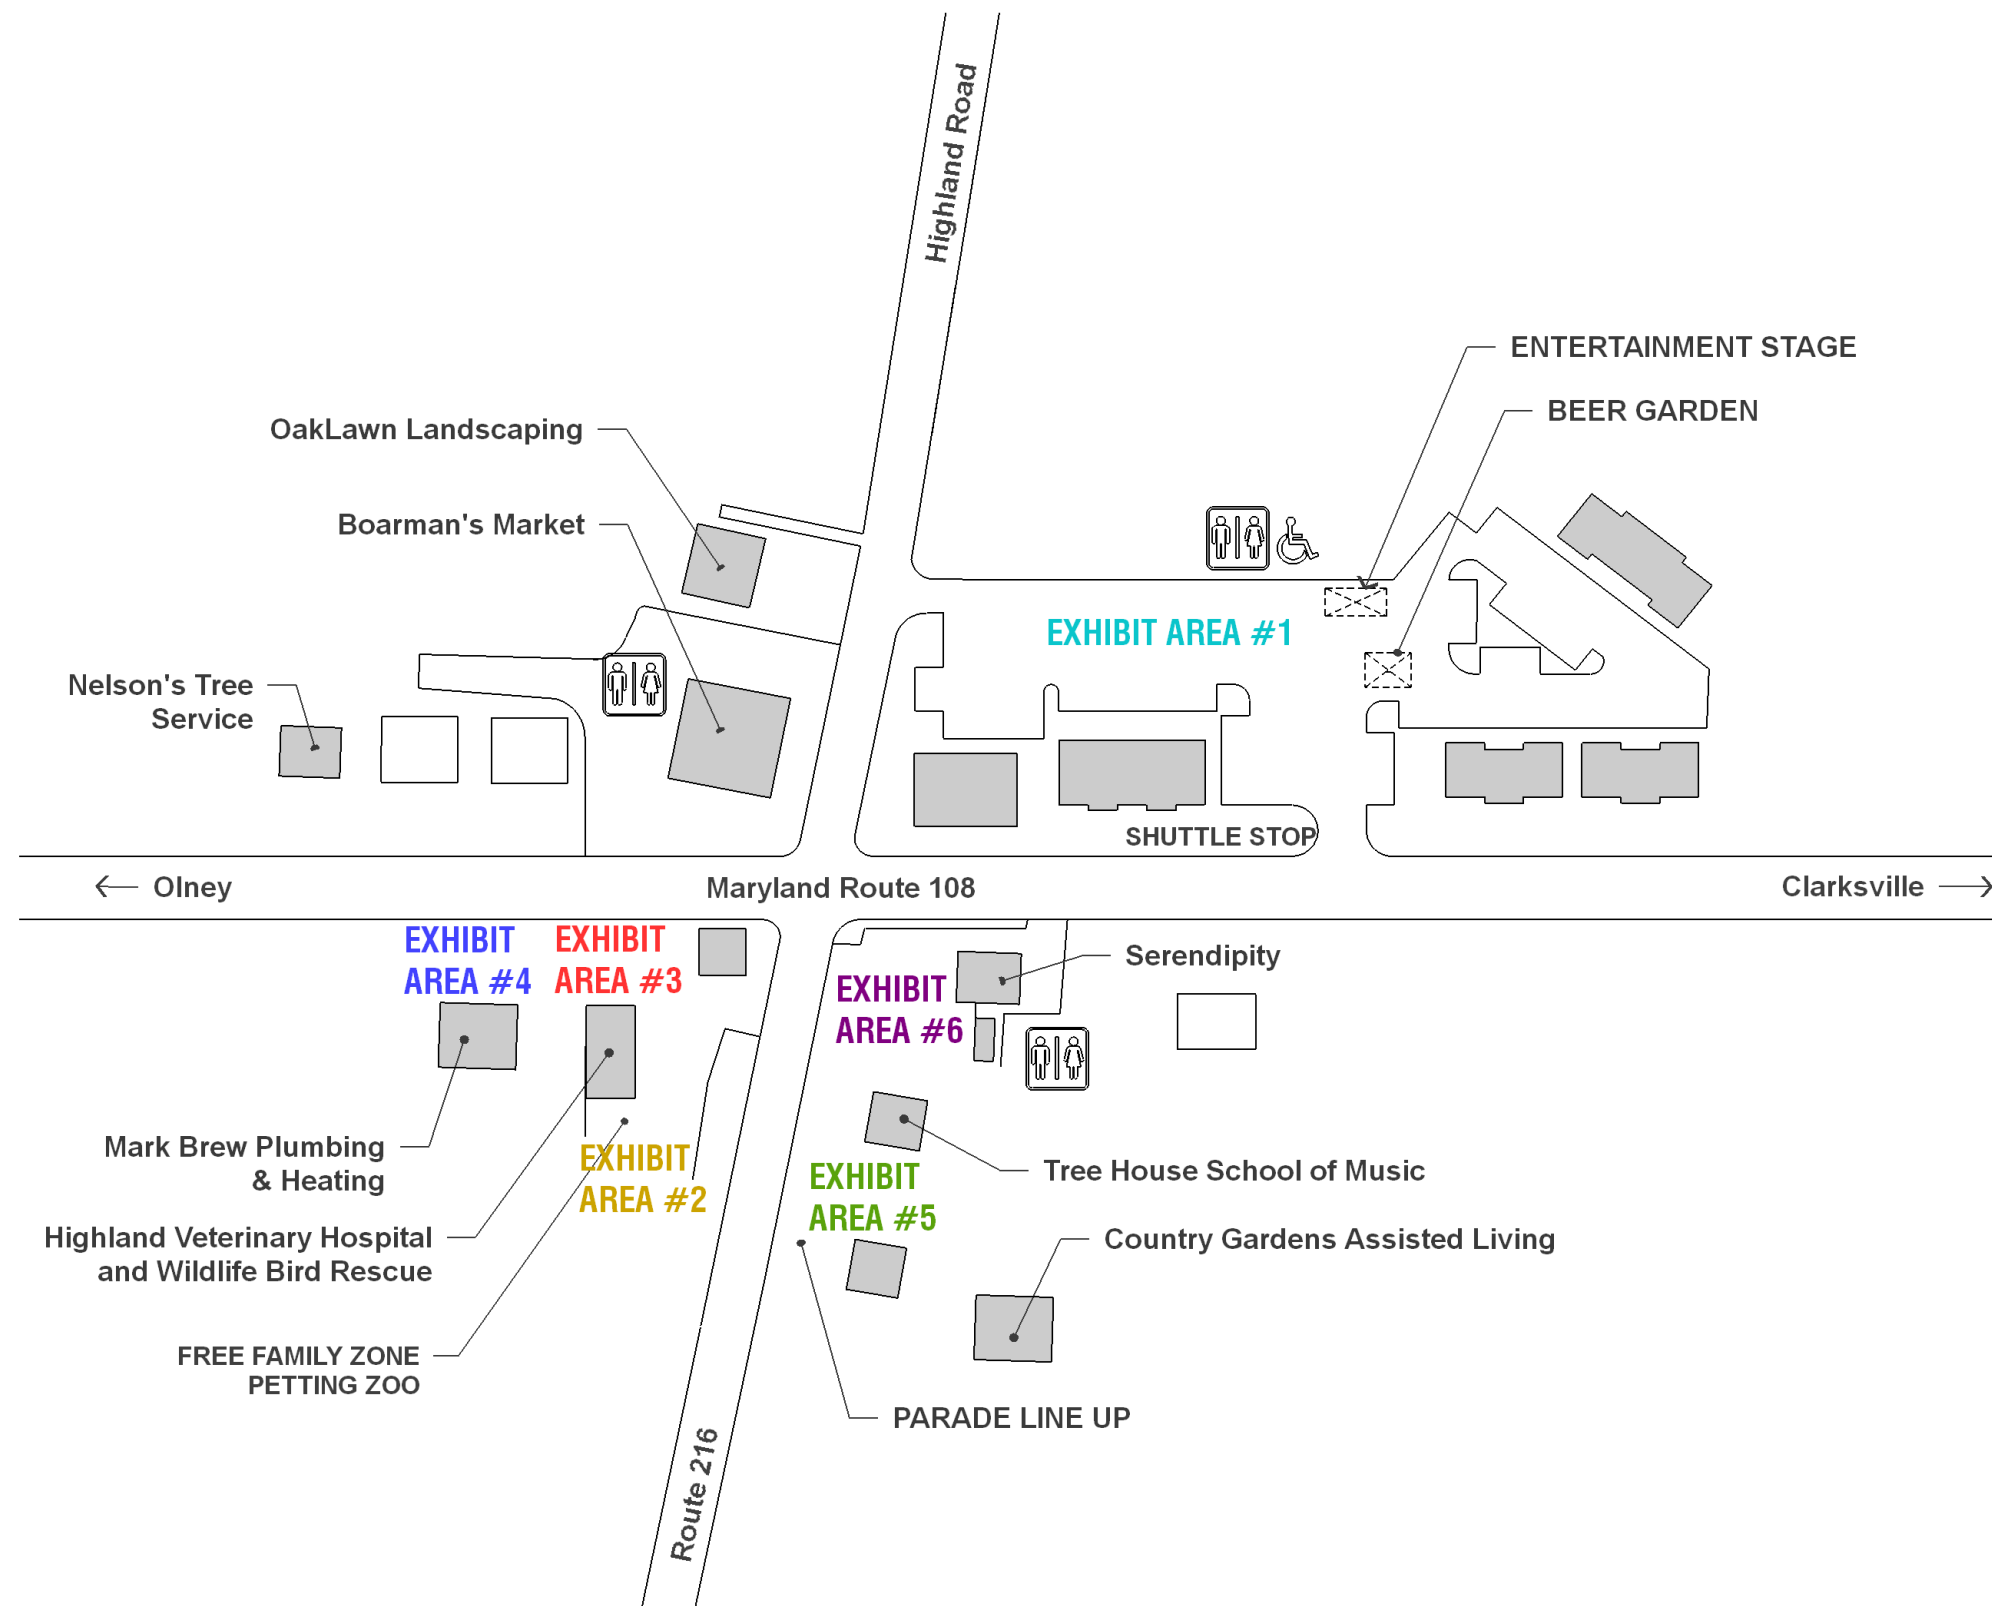

HIGHLAND DAY 2015 EVENT MAP

EXHIBIT AREA #1

Antwerpen Toyota
 APL Federal Credit Union
 AuPair International
 BEADazzling Designs
 Clarksville Flower Station
 For 3 Sisters
 Fuel Fund of Maryland
 Greater Highland Crossroads Assoc.
 Glenelg Country School
 Gutter Helmet by Harry Helmet
 Highland Home Inspections
 Highland Wine and Spirits
 Howard County Republican Comm.
 Johnson Family Funnel Cakes
 Jr's Power & Fabrication
 JV Nails \$ Eleven Treasures
 Knights of Columbus #12524
 Kona Ice
 LeafFilter North of MD
 Le Reve Real Estate
 Little Builders Learning Center
 Minnick's, Inc.
 M&T Bank
 Moss Chiropractic
 Nelson Tree Specialist
 ProBuilt Construction
 Pump It Up
 R U Hip?
 Renata's Tasty Treats
 Sandy Spring Bank
 Sandy Spring Friends School
 Sara Schultze State Farm Insurance
 Shalini's Boutique
 Twist & Turn Tavern
 Well Water Solutions
 Win Kelly Chevrolet Buick GMC

EXHIBIT AREA #2

Howard Bank
 New Hope 7th Day Adventist

 PETTING ZOO
 FREE FAMILY ZONE

EXHIBIT AREA #3

4H of Howard County
 Animal Advocates of Howard County
 Friends of Haviland Mill Road
 Highland Veterinary Hospital
 HoCo Climate Change
 MedStar Montgomery Medical Center

WILDLIFE BIRD RESCUE

EXHIBIT AREA #4

Azuli Skye
 Blueberry Gardens
 Mark Brew Plumbing & Heating
 Mary Kay Cosmetics
 Mink Hollow Honey
 It Works
 The Ice Cream Lady
 The Pampered Chef
 Thirty-One Gifts

HALLOWEEN COSTUME PARADE HOWARD COUNTY FIRE & RESCUE

EXHIBIT AREA #6

Christ Lutheran Church
 Country Garden Asst. Living
 Howard County Democratic Committee
 Neighbor Ride
 Origami Owl
 Perfectly Posh
 Serendipity
 St. Paul's Lutheran Church
 Tree House School of Music