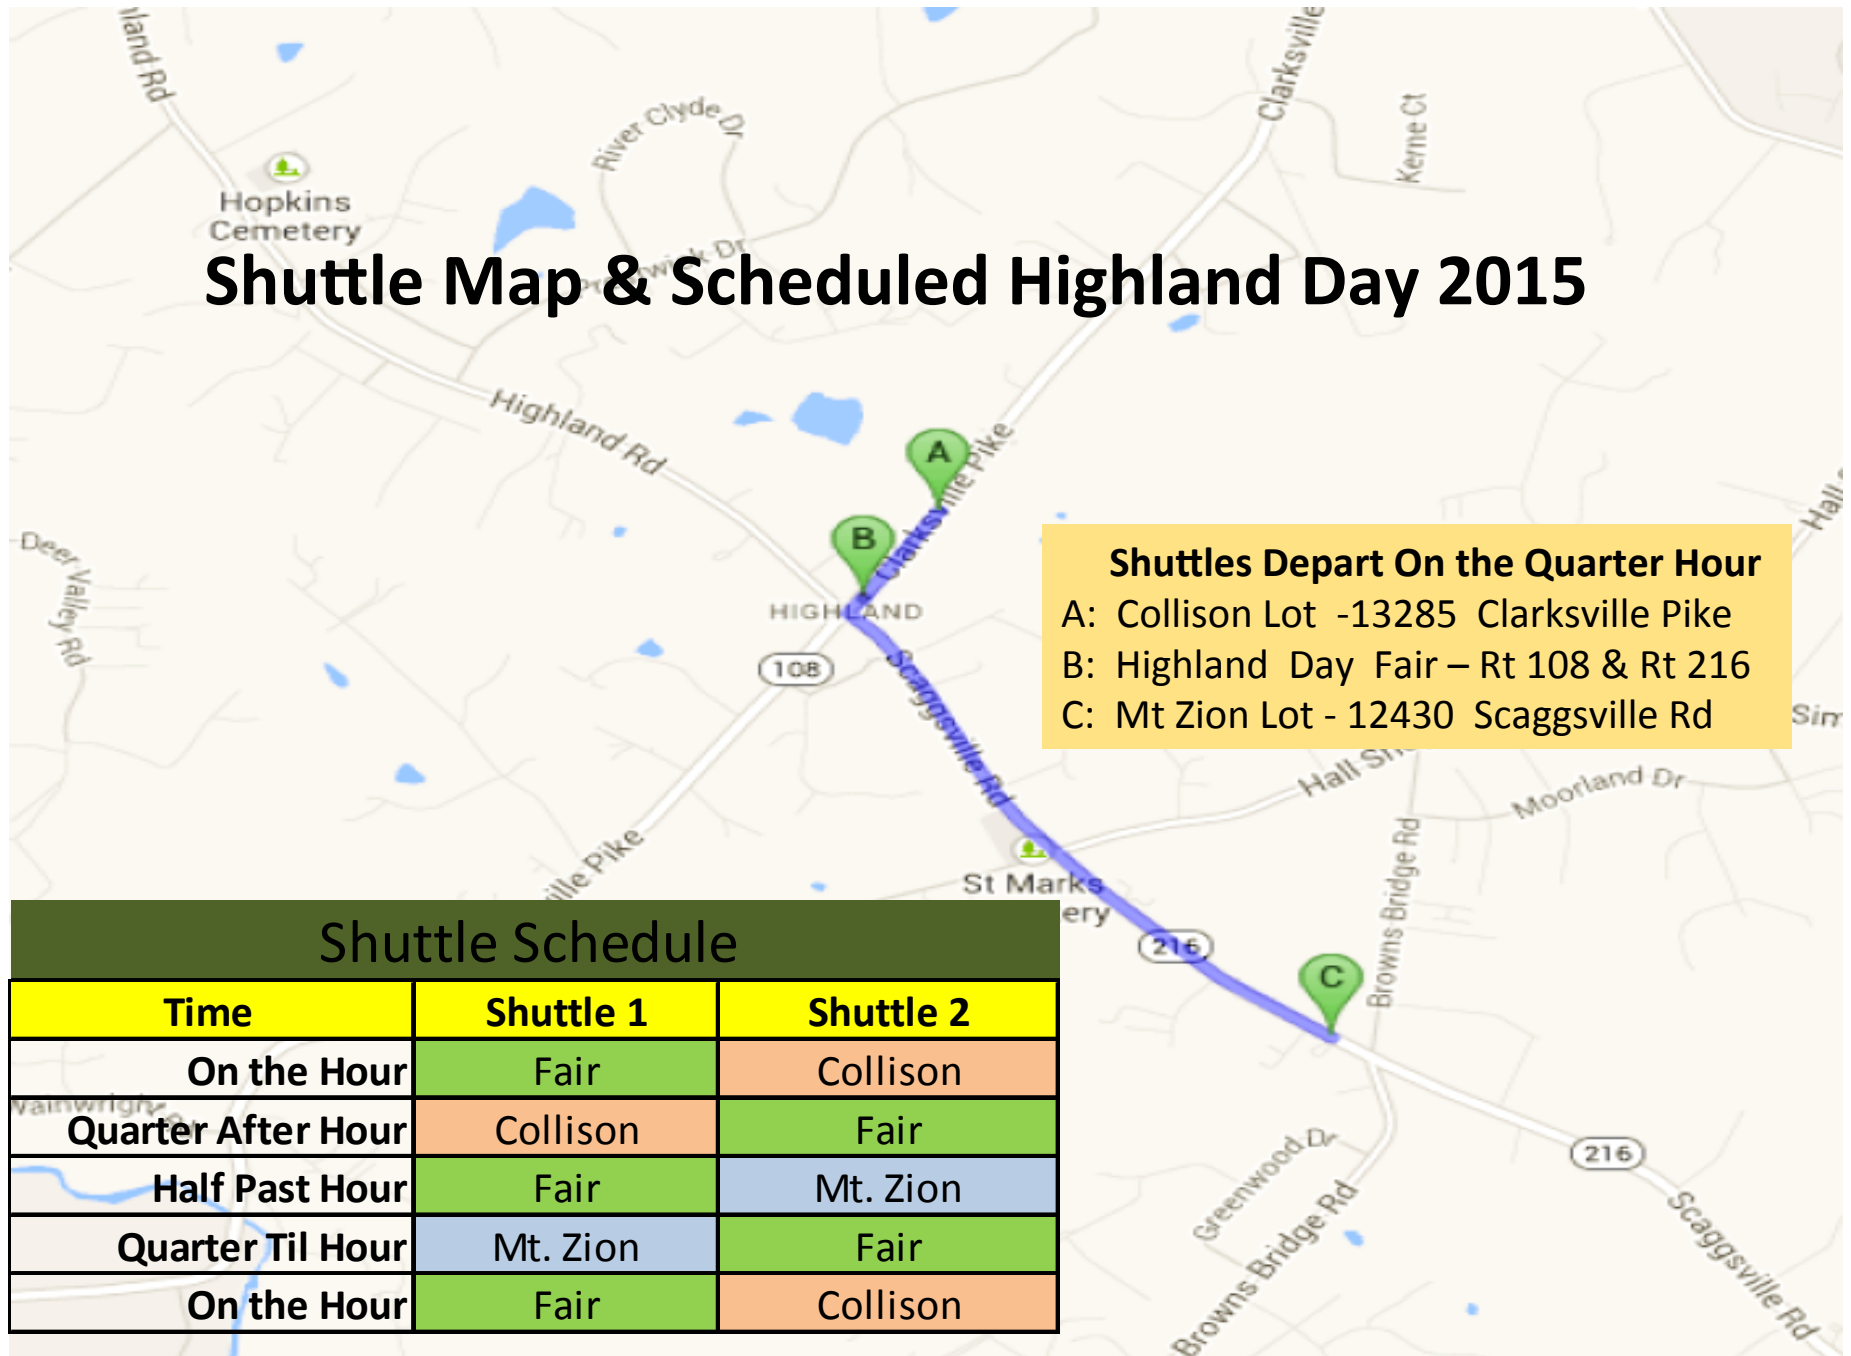

Shuttle Map & Scheduled Highland Day 2015

Shuttles Depart On the Quarter Hour
 A: Collison Lot -13285 Clarksville Pike
 B: Highland Day Fair – Rt 108 & Rt 216
 C: Mt Zion Lot - 12430 Scaggsville Rd

Shuttle Schedule

Time	Shuttle 1	Shuttle 2
On the Hour	Fair	Collison
Quarter After Hour	Collison	Fair
Half Past Hour	Fair	Mt. Zion
Quarter Til Hour	Mt. Zion	Fair
On the Hour	Fair	Collison